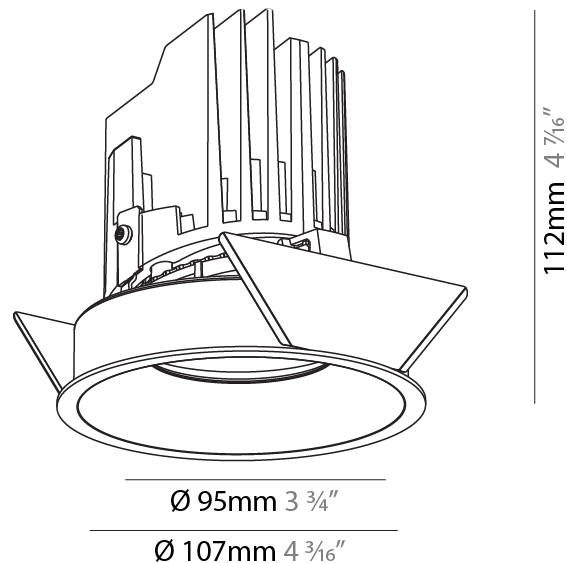

RATINGS AND CERTIFICATIONS

Certified By: Certified for North American Standards
IP rating: IP20