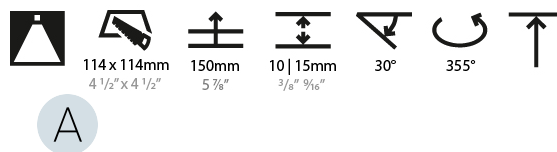

GENERAL

Series: Bioniq
Subseries: Bioniq Square Adjustable
Brand: Prolicht
Division: Architectural
Mounting Type: Recessed
Mounting Location: Ceiling
Subcategory: Downlight

PHYSICAL

Shape: Square
Length (mm): 119
Length (in): 4 11/16
Width (mm): 119
Width (in): 4 11/16
Depth (mm): 132
Depth (in): 5 3/16
Min. Recessing Depth (mm): 150
Min. Recessing Depth (in): 5 7/8
Light Distribution: Adjustable / Downlight
Weight (kg): 0.544
Weight (lbs): 1.2
Fixture Finish: SSR / BKV / CWI / CRY / HAB / LAG / UFT / ITA / RUA / RUR / MIC / FTG / MYG / TWT / LOD / PUS / FRO / FUP / KIA / POP / BLS / SPG / MEY / GOH / GUM / CHC / COM / ABZ / JAG / OBR / MOS / ROR
Fixture Material: Aluminum Die Cast
Cut-out Measurements: 114mm / 4 1/2" x 114mm / 4 1/2"

ELECTRICAL

Lamp Type: LED (Zhaga Standard)
Total Output Wattage (W): 15
Dimming: Dali Dimming
Driver Included: No
Driver Location: Recessed Housing
Driver Type: Constant Current - 120Vac
Housing: See components
Input Voltage (V): 120
Constant Current (MA): 350

LED

Number of LEDs: 1
Color Temperature (°K): Warm Dim
Max. Delivered Lumen (lm): 760
Nominal Lumen (lm): 1140
CRI: >90 CRI
Lamp Life (hrs): 50000

OPTICAL

Reflector: 20 / 40 / 60
Adjustability: Rotational 355°; Tilt 30°

RATINGS AND CERTIFICATIONS

Certified By: Certified for North American Standards
IP rating: IP20