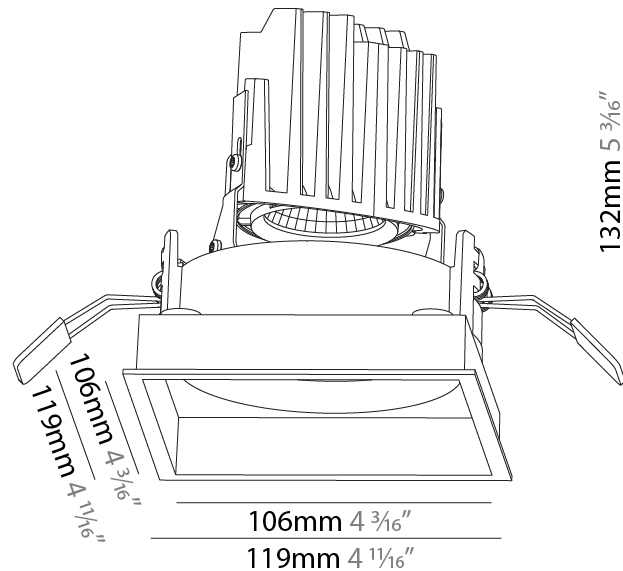

GENERAL

Series: Bioniq
Subseries: Bioniq Square Adjustable
Brand: Prolicht
Division: Architectural
Mounting Type: Recessed
Mounting Location: Ceiling
Subcategory: Downlight

PHYSICAL

Shape: Square
Length (mm): 119
Length (in): 4 11/16
Width (mm): 119
Width (in): 4 11/16
Depth (mm): 132
Depth (in): 5 3/16
Min. Recessing Depth (mm): 150
Min. Recessing Depth (in): 5 7/8
Light Distribution: Adjustable / Downlight
Weight (kg): 0.544
Weight (lbs): 1.2
Fixture Finish: SSR / BKV / CWI / CRY / HAB / LAG / UFT / ITA / RUA / RUR / MIC / FTG / MYG / TWT / LOD / PUS / FRO / FUP / KIA / POP / BLS / SPG / MEY / GOH / GUM / CHC / COM / ABZ / JAG / OBR / MOS / ROR
Fixture Material: Aluminum Die Cast
Cut-out Measurements: 114mm / 4 1/2" x 114mm / 4 1/2"

ELECTRICAL

Lamp Type: LED (Zhaga Standard)
Total Output Wattage (W): 15
Dimming: Dali Dimming
Driver Included: No
Driver Location: Recessed Housing
Driver Type: Constant Current - 120Vac
Housing: See components
Input Voltage (V): 120
Constant Current (MA): 350

LED

Number of LEDs: 1
Color Temperature (°K): Warm Dim
Max. Delivered Lumen (lm): 760
Nominal Lumen (lm): 1140
CRI: >90 CRI
Lamp Life (hrs): 50000

OPTICAL

Reflector: 20 / 40 / 60
Adjustability: Rotational 355°; Tilt 30°

RATINGS AND CERTIFICATIONS

Certified By: Certified for North American Standards
IP rating: IP20