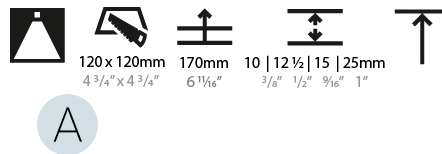

ELECTRICAL

Lamp Type: LED (Zhaga Standard)
Input Wattage (W): 16.5
Total Output Wattage (W): 14.7
Dimming: Dali Dimming
Driver Included: No
Driver Location: Recessed Housing
Driver Type: Constant Current - 120Vac
Driver Class: Class 2
Housing: See Components
Input Voltage (V): 120
Constant Current (MA): 350

LED

Number of LEDs: 1
Color Temperature (°K): Warm Dim
Max. Delivered Lumen (lm): 770
Nominal Lumen (lm): 1140
CRI: >90 CRI
Lamp Life (hrs): 50000
Upon Request: RGB-W Tunable White Special Color Temperature Special LED

OPTICAL

Reflector: 20 / 40 / 60
Upon Request: Special Beam Angles

RATINGS AND CERTIFICATIONS

Zaneen Group, Inc. 6260 F 1600 988-3382, F 416-247-9319, www.zaneen.com

Certified By: Certified for North American Standards
In a constant effort to supply the best product, we reserve the right to change specifications or materials without notice. The most recent specification sheets are found at zaneen.com